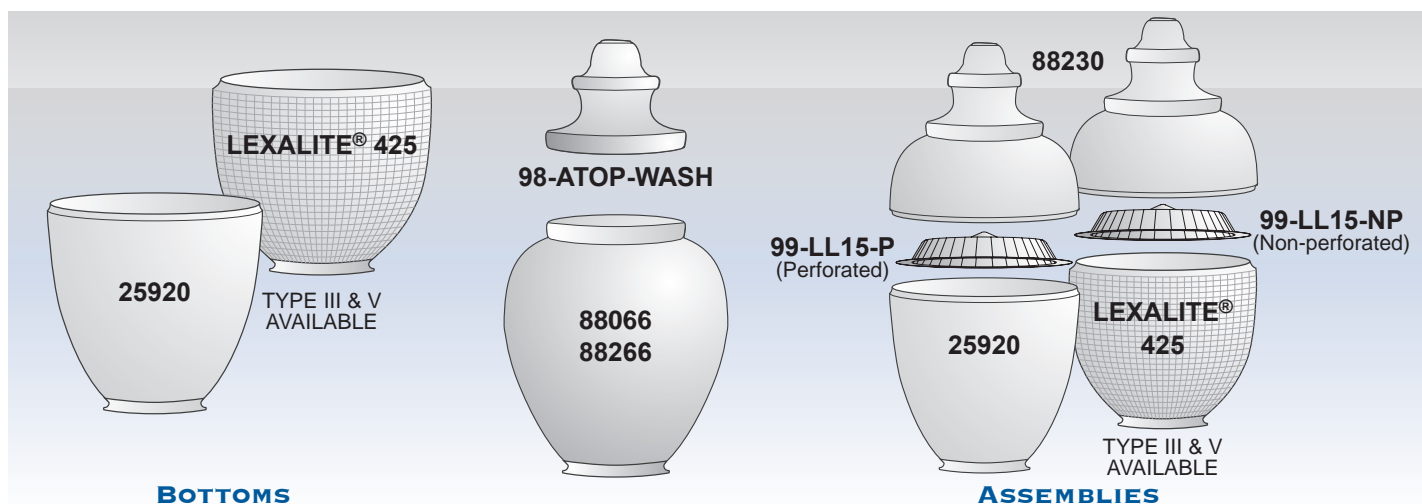

## Versatile Bottoms, Classic Tops & Full Assemblies

Dynamic solutions for customizing post tops

- Traditional shape bottoms for use on nostalgic projects
- Majestic tops for customization
- Perfect for roadways, parks, "Old Town"
- 98-ATOP-WASH fits 88060, 88260, 88062, 88262, 88066 & 88266 Streetlamps when top is trimmed
- Full assemblies for easy specification and installation
- Type III and IV available
- New and replacement use

#### ACRYLIC STREETLAMP TOP

HEIGHT	INSIDE DIA	COLOR	ITEM NO.
13.22"	15.44"	Clear	88230-CL

#### ALUMINUM STREETLAMP TOP

HEIGHT	INSIDE DIA	COLOR	ITEM NO.
9.00"	11.44"	Aluminum	98-ATOP-WASH

#### 88230 TOP W/LEXALITE® 425 PRISM BOTTOM

HEIGHT	WIDTH	INSIDE DIA	NECK O.D.	COLOR	TYPE	ITEM NO.
27.46"	15.75"	7.27"	8.14"	Clear	III	88230ALEX3-8F
27.46"	15.75"	7.27"	8.14"	Clear	V	88230ALEX5-8F
27.12"	15.75"	7.75"	9.13"	Clear	III	88230ALEX3-9F
27.12"	15.75"	7.75"	9.13"	Clear	V	88230ALEX5-9F