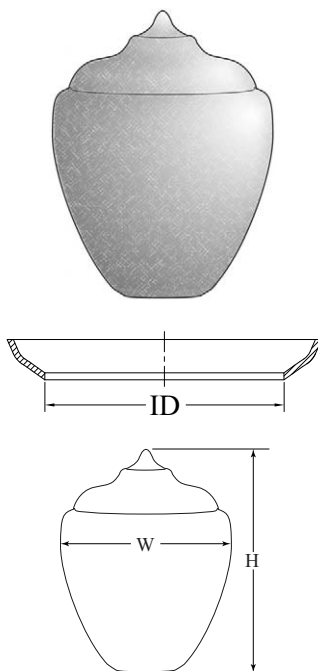

POLYETHYLENE

HEIGHT	WIDTH	INSIDE DIA	NECK O.D.	COLOR	ITEM NO.
16.81"	10.75"	4.87"	5.75"	White	88465-WH-6F
16.14"	10.75"	5.25"	N/A	White	88465-WH-5N

**SERIES 64, 67, & 68
TEXTURED STREETLAMPS**

FITTER NECK (F)

POLYCARBONATE

HEIGHT	WIDTH	INSIDE DIA	NECK O.D.	COLOR	ITEM NO.
23.00"	15.13"	7.12"	8.00"	Clear	88064-CL-8F
17.62"	11.50"	3.20"	4.00"	Clear	88067-CL-4F
17.12"	11.50"	5.19"	6.00"	Clear	88067-CL-6F
16.69"	11.50"	5.25"	N/A	Clear	88067-CL-5N
13.55"	8.46"	3.34"	4.00"	Clear	88068-CL-4F

ACRYLIC - IMPACT MODIFIED

HEIGHT	WIDTH	INSIDE DIA	NECK O.D.	COLOR	ITEM NO.
23.00"	15.13"	7.12"	8.00"	Clear	88264-CL-8F
23.00"	15.13"	7.12"	8.00"	White	88264-WH-8F
17.12"	11.50"	5.25"	5.94"	Clear	88267-CL-6F
17.12"	11.50"	5.25"	5.94"	White	88267-WH-6F
16.69"	11.50"	5.25"	N/A	Clear	88267-CL-5N
16.69"	11.50"	5.25"	N/A	White	88267-WH-5N

NECKLESS (N)

POLYETHYLENE

HEIGHT	WIDTH	INSIDE DIA	NECK O.D.	COLOR	ITEM NO.
17.62"	11.50"	3.06"	3.82"	White	88467-WH-4F
17.12"	11.50"	5.20"	5.90"	White	88467-WH-6F
16.69"	11.50"	5.25"	N/A	White	88467-WH-5N