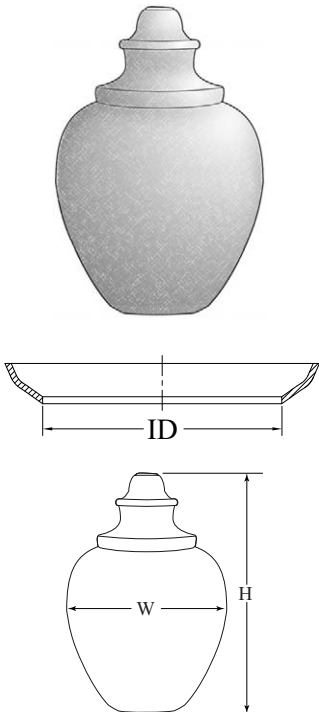

**SERIES 60 & 61
TEXTURED STREETLAMPS**

POLYCARBONATE

HEIGHT	WIDTH	INSIDE DIA	NECK O.D.	COLOR	ITEM NO.
20.69"	15.44"	7.12"	7.94"	Clear	88060-CL-8F
19.88"	15.44"	8.25"	9.12"	Clear	88060-CL-9F*
17.85"	12.75"	7.12"	7.94"	Clear	88061-CL-8F

ACRYLIC - IMPACT MODIFIED

HEIGHT	WIDTH	INSIDE DIA	NECK O.D.	COLOR	ITEM NO.
20.69"	15.44"	7.12"	7.94"	Clear	88260-CL-8F
20.69"	15.44"	7.12"	7.94"	White	88260-WH-8F
19.88"	15.44"	8.25"	9.12"	Clear	88260-CL-9F*
19.88"	15.44"	8.25"	9.12"	White	88260-WH-9F*
17.85"	12.75"	7.12"	7.94"	Clear	88261-CL-8F
17.85"	12.75"	7.12"	7.94"	White	88261-WH-8F

***ALUMINUM NECK (9F)**

**SERIES 62
TEXTURED STREETLAMPS**

POLYCARBONATE

HEIGHT	WIDTH	INSIDE DIA	NECK O.D.	COLOR	ITEM NO.
25.19"	16.50"	7.12"	8.00"	Clear	88062-CL-8F

ACRYLIC - IMPACT MODIFIED

HEIGHT	WIDTH	INSIDE DIA	NECK O.D.	COLOR	ITEM NO.
25.19"	16.50"	7.12"	8.00"	Clear	88262-CL-8F

POLYCARBONATE

HEIGHT	WIDTH	INSIDE DIA	NECK O.D.	COLOR	ITEM NO.
26.88"	16.60"	7.12"	8.00"	Clear	88066-CL-8F
26.13"	16.60"	8.25"	9.12"	Clear	88066-CL-9F
21.00"	14.00"	7.12"	8.00"	Clear	88063-CL-8F
16.81"	10.75"	5.06"	5.91"	Clear	88065-CL-6F
16.14"	10.75"	5.25"	N/A	Clear	88065-CL-5N