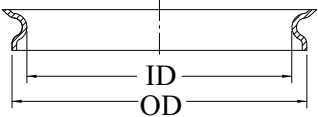

NECKLESS (N)

POLYETHYLENE

HEIGHT	WIDTH	INSIDE DIA	NECK O.D.	COLOR	ITEM NO.
17.62"	11.50"	3.06"	3.82"	White	88467-WH-4F
17.12"	11.50"	5.20"	5.90"	White	88467-WH-6F
16.69"	11.50"	5.25"	N/A	White	88467-WH-5N

STREETLAMP ASSEMBLIES

**ACRYLIC 88230 TOP WITH
ACRYLIC 25920 BOTTOM**

HEIGHT	WIDTH	INSIDE DIA	NECK O.D.	COLOR	ITEM NO.
27.00"	15.12"	7.12"	8.00"	Clear	88230A25920-CL-8F
27.00"	15.12"	7.12"	8.00"	Sand Blasted	88230A25920-SB-8F
26.62"	15.12"	7.75"	9.12"	Clear	88230A25920-CL-9F
26.62"	15.12"	7.75"	9.12"	Sand Blasted	88230A25920-SB-9F

**ACRYLIC 88230 TOP WITH
ACRYLIC LEXALITE 425 BOTTOM
INCLUDES ALUMINUM REINFORCING NECK RING**

HEIGHT	WIDTH	INSIDE DIA	NECK O.D.	COLOR	TYPE	ITEM NO.
27.46"	15.75"	7.27"	8.14"	Clear	III	88230ALEX3-8F
27.46"	15.75"	7.27"	8.14"	Clear	V	88230ALEX5-8F
27.12"	15.75"	7.75"	9.13"	Clear	III	88230ALEX3-9F
27.12"	15.75"	7.75"	9.13"	Clear	V	88230ALEX5-9F