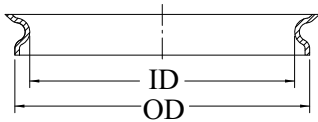

**SERIES 60 & 61
TEXTURED STREETLAMPS**

POLYCARBONATE

HEIGHT	WIDTH	INSIDE DIA	NECK O.D.	COLOR	ITEM NO.
20.69"	15.44"	7.12"	7.94"	Clear	88060-CL-8F
19.88"	15.44"	8.25"	9.12"	Clear	88060-CL-9F*
17.85"	12.75"	7.12"	7.94"	Clear	88061-CL-8F

ACRYLIC - IMPACT MODIFIED

HEIGHT	WIDTH	INSIDE DIA	NECK O.D.	COLOR	ITEM NO.
20.69"	15.44"	7.12"	7.94"	Clear	88260-CL-8F
20.69"	15.44"	7.12"	7.94"	White	88260-WH-8F
19.88"	15.44"	8.25"	9.12"	Clear	88260-CL-9F*
19.88"	15.44"	8.25"	9.12"	White	88260-WH-9F*
17.85"	12.75"	7.12"	7.94"	Clear	88261-CL-8F
17.85"	12.75"	7.12"	7.94"	White	88261-WH-8F

POLYCARBONATE

HEIGHT	WIDTH	INSIDE DIA	NECK O.D.	COLOR	ITEM NO.
26.88"	16.60"	7.12"	8.00"	Clear	88066-CL-8F
26.13"	16.60"	8.25"	9.12"	Clear	88066-CL-9F
21.00"	14.00"	7.12"	8.00"	Clear	88063-CL-8F
16.81"	10.75"	5.06"	5.91"	Clear	88065-CL-6F
16.14"	10.75"	5.25"	N/A	Clear	88065-CL-5N