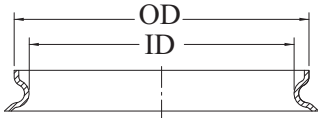

**ACRYLIC 88230 TOP WITH
ACRYLIC LEXALITE 425 BOTTOM
INCLUDES ALUMINUM REINFORCING NECK RING**

HEIGHT	WIDTH	INSIDE DIA	NECK O.D.	COLOR	TYPE	ITEM NO.
27.46"	15.75"	7.27"	8.14"	Clear	III	88230ALEX3-8F
27.46"	15.75"	7.27"	8.14"	Clear	V	88230ALEX5-8F
27.12"	15.75"	7.75"	9.13"	Clear	III	88230ALEX3-9F
27.12"	15.75"	7.75"	9.13"	Clear	V	88230ALEX5-9F

TEXTURED TEARDROPS

POLYCARBONATE

HEIGHT	WIDTH	INSIDE DIA	NECK O.D.	COLOR	ITEM NO.
16.65"	15.66"	7.12"	7.94"	Clear	88040-CL-8F
16.65"	15.66"	9.12"	9.94"	Clear	88040-CL-10F

ACRYLIC - IMPACT MODIFIED

HEIGHT	WIDTH	INSIDE DIA	NECK O.D.	COLOR	ITEM NO.
16.65"	15.66"	7.12"	7.94"	Clear	88240-CL-8F
16.65"	15.66"	9.12"	9.94"	Clear	88240-CL-10F