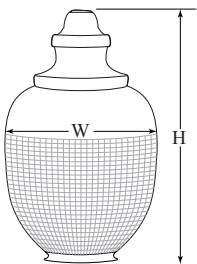

NECKLESS (N)

POLYETHYLENE

HEIGHT	WIDTH	INSIDE DIA	NECK O.D.	COLOR	ITEM NO.
17.62"	11.50"	3.06"	3.82"	White	88467-WH-4F
17.12"	11.50"	5.20"	5.90"	White	88467-WH-6F
16.69"	11.50"	5.25"	N/A	White	88467-WH-5N

STREETLAMP ASSEMBLIES

**ACRYLIC 88230 TOP WITH
ACRYLIC 25920 BOTTOM**

HEIGHT	WIDTH	INSIDE DIA	NECK O.D.	COLOR	ITEM NO.
27.00"	15.12"	7.12"	8.00"	Clear	88230A25920-CL-8F
27.00"	15.12"	7.12"	8.00"	Sand Blasted	88230A25920-SB-8F
26.62"	15.12"	7.75"	9.12"	Clear	88230A25920-CL-9F
26.62"	15.12"	7.75"	9.12"	Sand Blasted	88230A25920-SB-9F

**ACRYLIC 88230 TOP WITH
ACRYLIC LEXALITE 425 BOTTOM
INCLUDES ALUMINUM REINFORCING NECK RING**

HEIGHT	WIDTH	INSIDE DIA	NECK O.D.	COLOR	TYPE	ITEM NO.
27.46"	15.75"	7.27"	8.14"	Clear	III	88230ALEX3-8F
27.46"	15.75"	7.27"	8.14"	Clear	V	88230ALEX5-8F
27.12"	15.75"	7.75"	9.13"	Clear	III	88230ALEX3-9F
27.12"	15.75"	7.75"	9.13"	Clear	V	88230ALEX5-9F

TEXTURED TEARDROPS

POLYCARBONATE

HEIGHT	WIDTH	INSIDE DIA	NECK O.D.	COLOR	ITEM NO.
16.65"	15.66"	7.12"	7.94"	Clear	88040-CL-8F
16.65"	15.66"	9.12"	9.94"	Clear	88040-CL-10F

ACRYLIC - IMPACT MODIFIED

HEIGHT	WIDTH	INSIDE DIA	NECK O.D.	COLOR	ITEM NO.
16.65"	15.66"	7.12"	7.94"	Clear	88240-CL-8F
16.65"	15.66"	9.12"	9.94"	Clear	88240-CL-10F