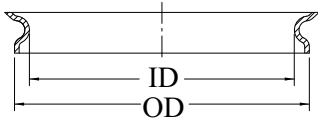

POLYCARBONATE

HEIGHT	WIDTH	INSIDE DIA	NECK O.D.	COLOR	ITEM NO.
23.00"	15.13"	7.12"	8.00"	Clear	88064-CL-8F
17.62"	11.50"	3.20"	4.00"	Clear	88067-CL-4F
17.12"	11.50"	5.19"	6.00"	Clear	88067-CL-6F
16.69"	11.50"	5.25"	N/A	Clear	88067-CL-5N
13.55"	8.46"	3.34"	4.00"	Clear	88068-CL-4F

NECKLESS (N)

POLYETHYLENE

HEIGHT	WIDTH	INSIDE DIA	NECK O.D.	COLOR	ITEM NO.
17.62"	11.50"	3.06"	3.82"	White	88467-WH-4F
17.12"	11.50"	5.20"	5.90"	White	88467-WH-6F
16.69"	11.50"	5.25"	N/A	White	88467-WH-5N

STREETLAMP ASSEMBLIES

**ACRYLIC 88230 TOP WITH
ACRYLIC 25920 BOTTOM**

HEIGHT	WIDTH	INSIDE DIA	NECK O.D.	COLOR	ITEM NO.
27.00"	15.12"	7.12"	8.00"	Clear	88230A25920-CL-8F
27.00"	15.12"	7.12"	8.00"	Sand Blasted	88230A25920-SB-8F
26.62"	15.12"	7.75"	9.12"	Clear	88230A25920-CL-9F
26.62"	15.12"	7.75"	9.12"	Sand Blasted	88230A25920-SB-9F